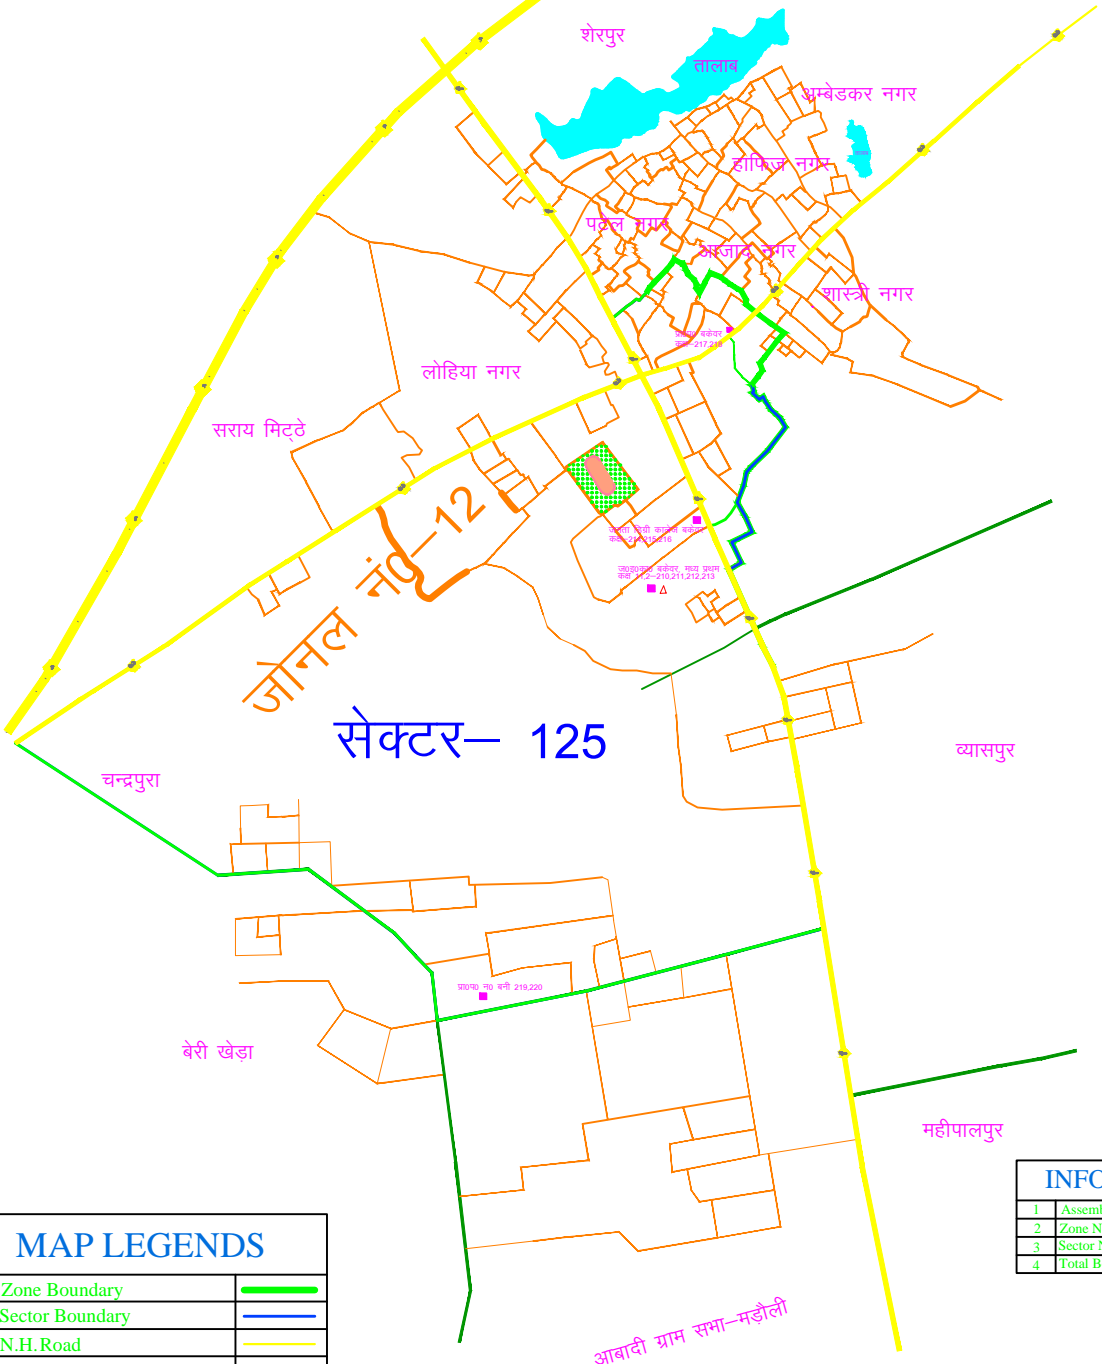

# नगरपाारिषद क्षेत्र – बकेवर

## MAP LEGENDS

|    |                  |  |
|----|------------------|--|
| 1  | Zone Boundary    |  |
| 2  | Sector Boundary  |  |
| 3  | N.H. Road        |  |
| 4  | MDR              |  |
| 5  | ODR              |  |
| 6  | Railway          |  |
| 7  | Drain            |  |
| 8  | Booth            |  |
| 9  | Vulnerable Booth |  |
| 10 | Critical Booth   |  |

## INFORMATION

|   |              |     |
|---|--------------|-----|
| 1 | Assembly No. | 201 |
| 2 | Zone No.     | 12  |
| 3 | Sector No.   | 125 |
| 4 | Total Booths | 11  |