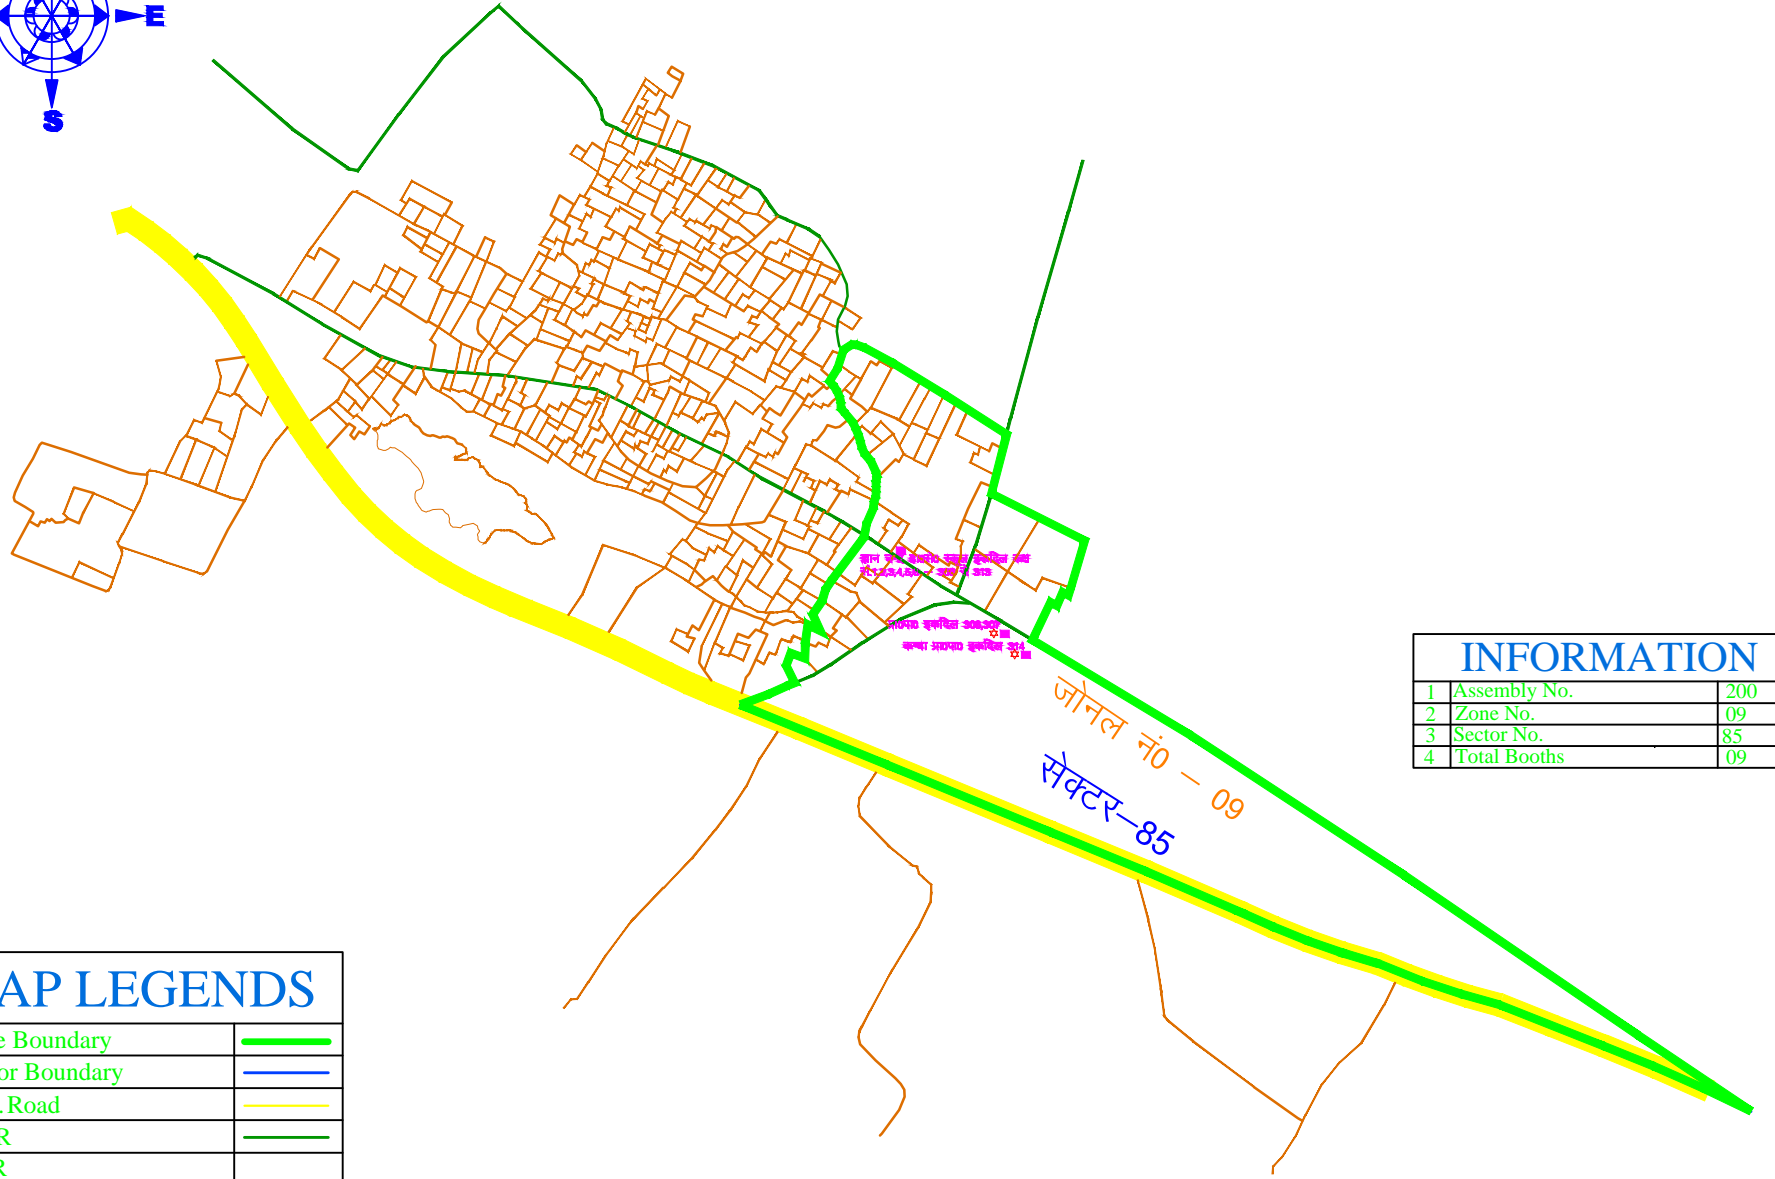

नगरपारिषद क्षेत्र – इकदिल

INFORMATION

1	Assembly No.	200
2	Zone No.	09
3	Sector No.	85
4	Total Booths	09

MAP LEGENDS

1	Zone Boundary	
2	Sector Boundary	
3	N.H.Road	
4	MDR	
5	ODR	
6	Railway	
7	Drain	
8	Booth	
9	Vulnerable Booth	
10	Critical Booth	