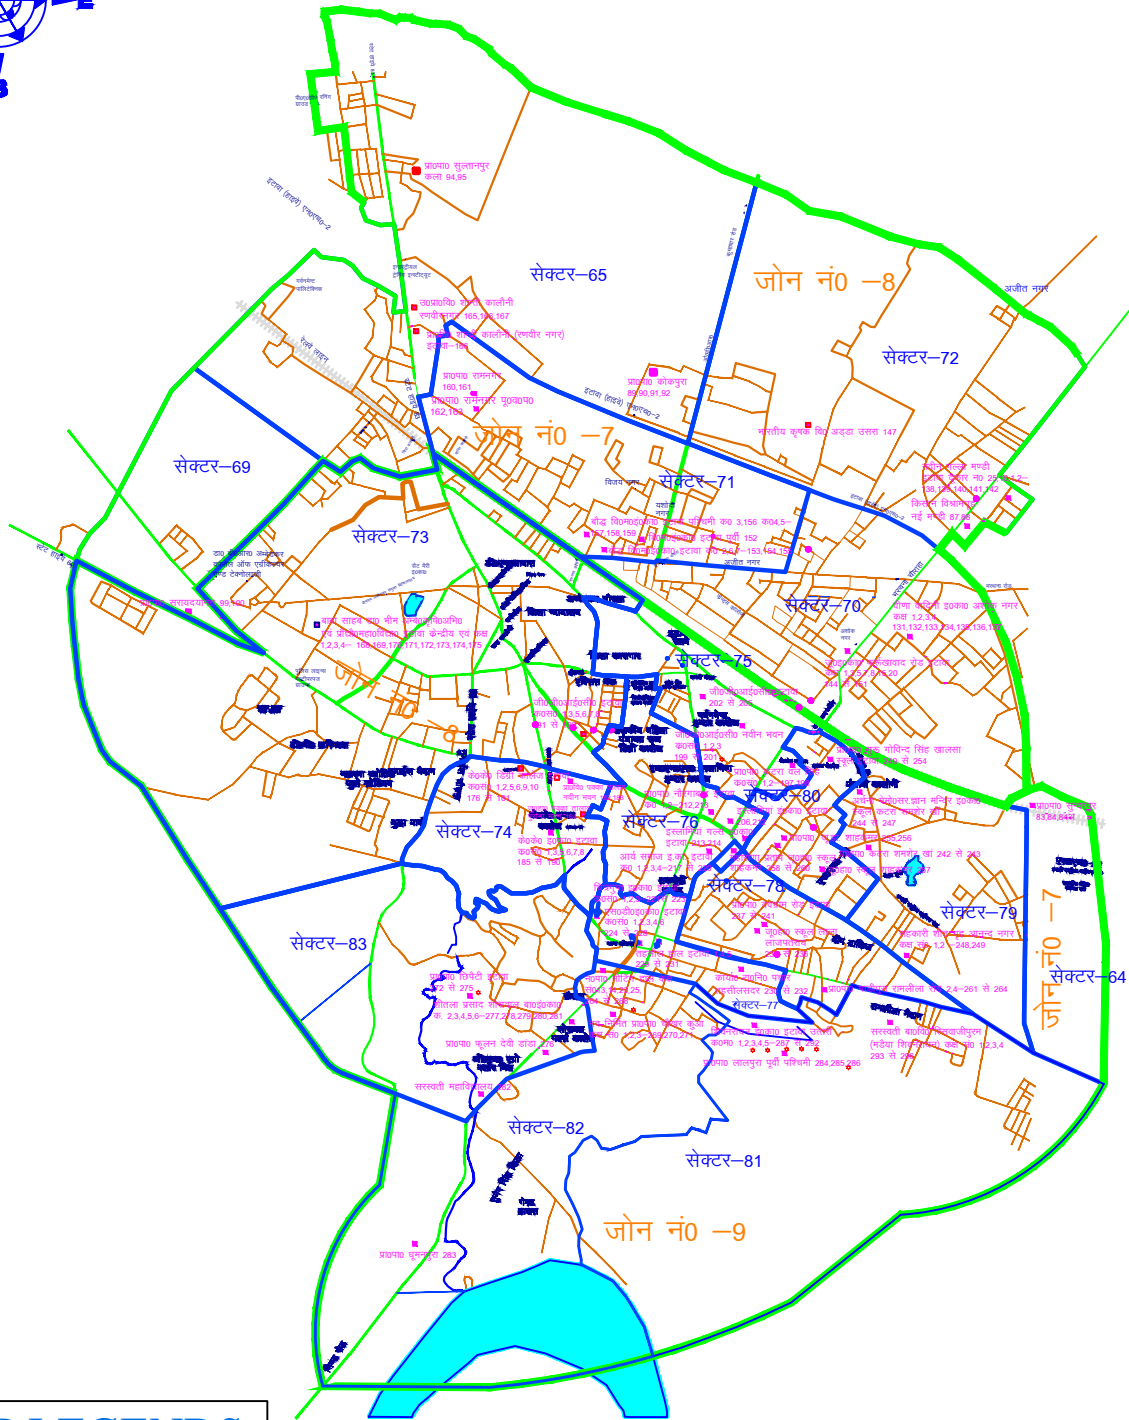

नगरपारिषद क्षेत्र – इटावा

MAP LEGENDS

1	Zone Boundary	
2	Sector Boundary	
3	N.H.Road	
4	MDR	
5	ODR	
6	Railway	
7	Drain	
8	Booth	
9	Vulnerable Booth	
10	Critical Booth	

INFORMATION

1	Assembly No.	200
2	Zone No.	7,8,9
3	No. of Sector	17
4	Total Booths	296