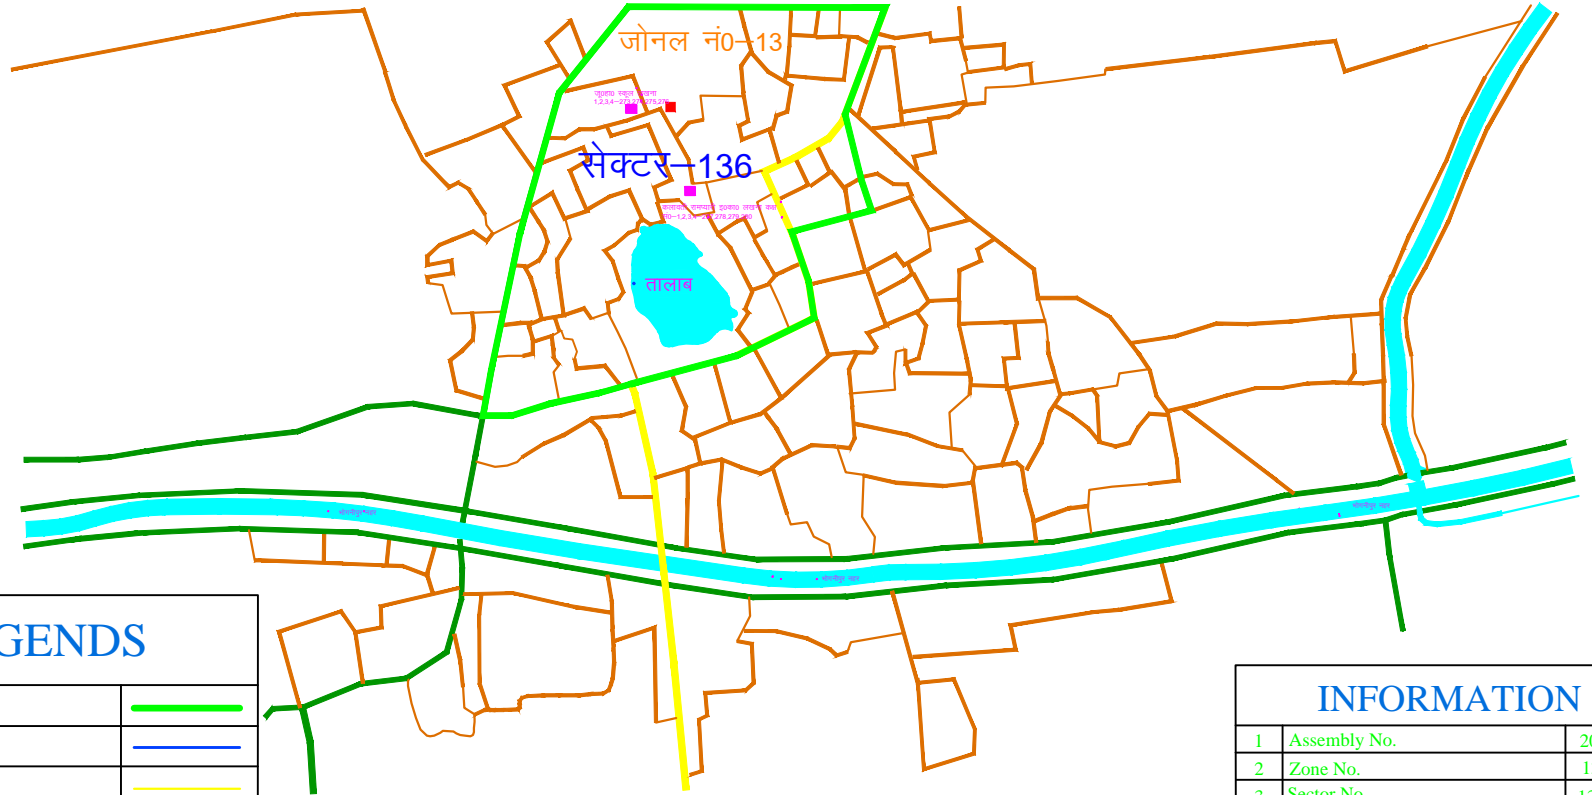

नगरपारिषद क्षेत्र – लखना

MAP LEGENDS

1	Zone Boundary	
2	Sector Boundary	
3	N.H.Road	
4	MDR	
5	ODR	
6	Railway	
7	Drain	
8	Booth	
9	Vulnerable Booth	
10	Critical Booth	

INFORMATION

1	Assembly No.	201
2	Zone No.	13
3	Sector No.	136
4	Total Booths	08